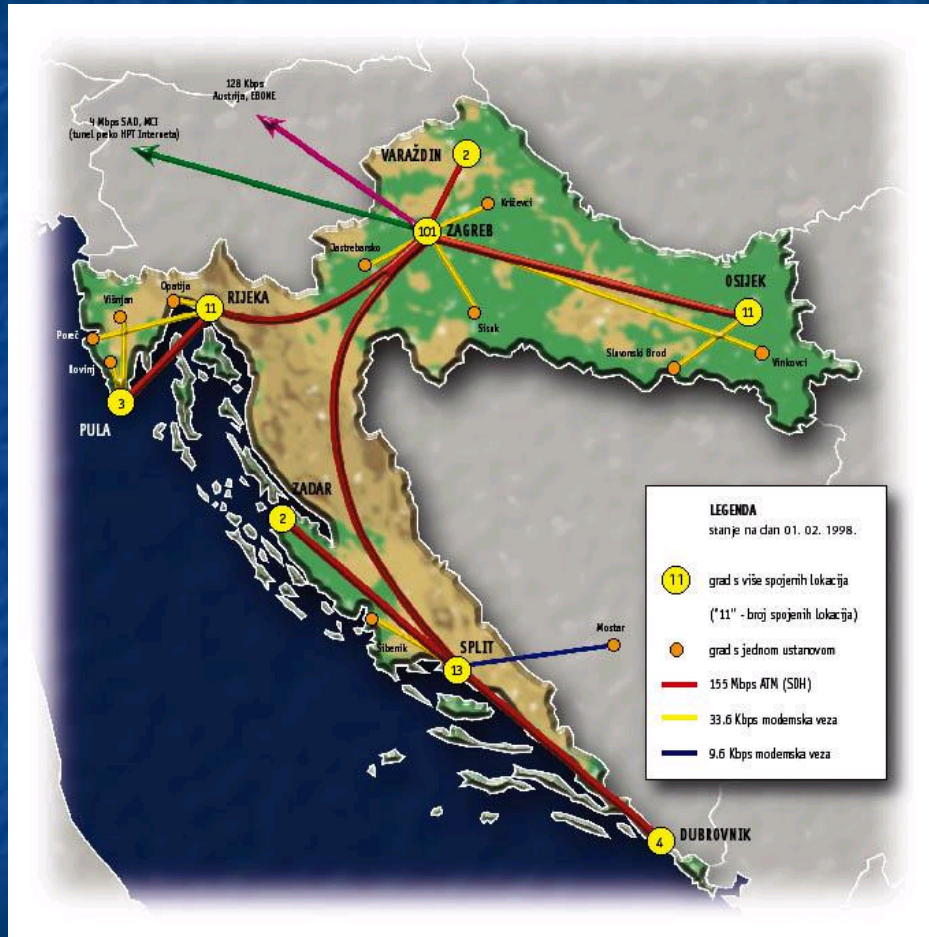

# UNIOS POSITION IN CROATIA

- EASTERN PART OF CROATIA
- 287 KM FROM ZAGREB
- 250 KM FROM BUDAPEST
- 5 COUNTIES WITH 900 000 CITIZENS
- 2 AIRPORTS
- HARBOUR ON RIVER DRAVA

**SVEUČILIŠTE J.J. STROSSMAYERA OSIJEK**