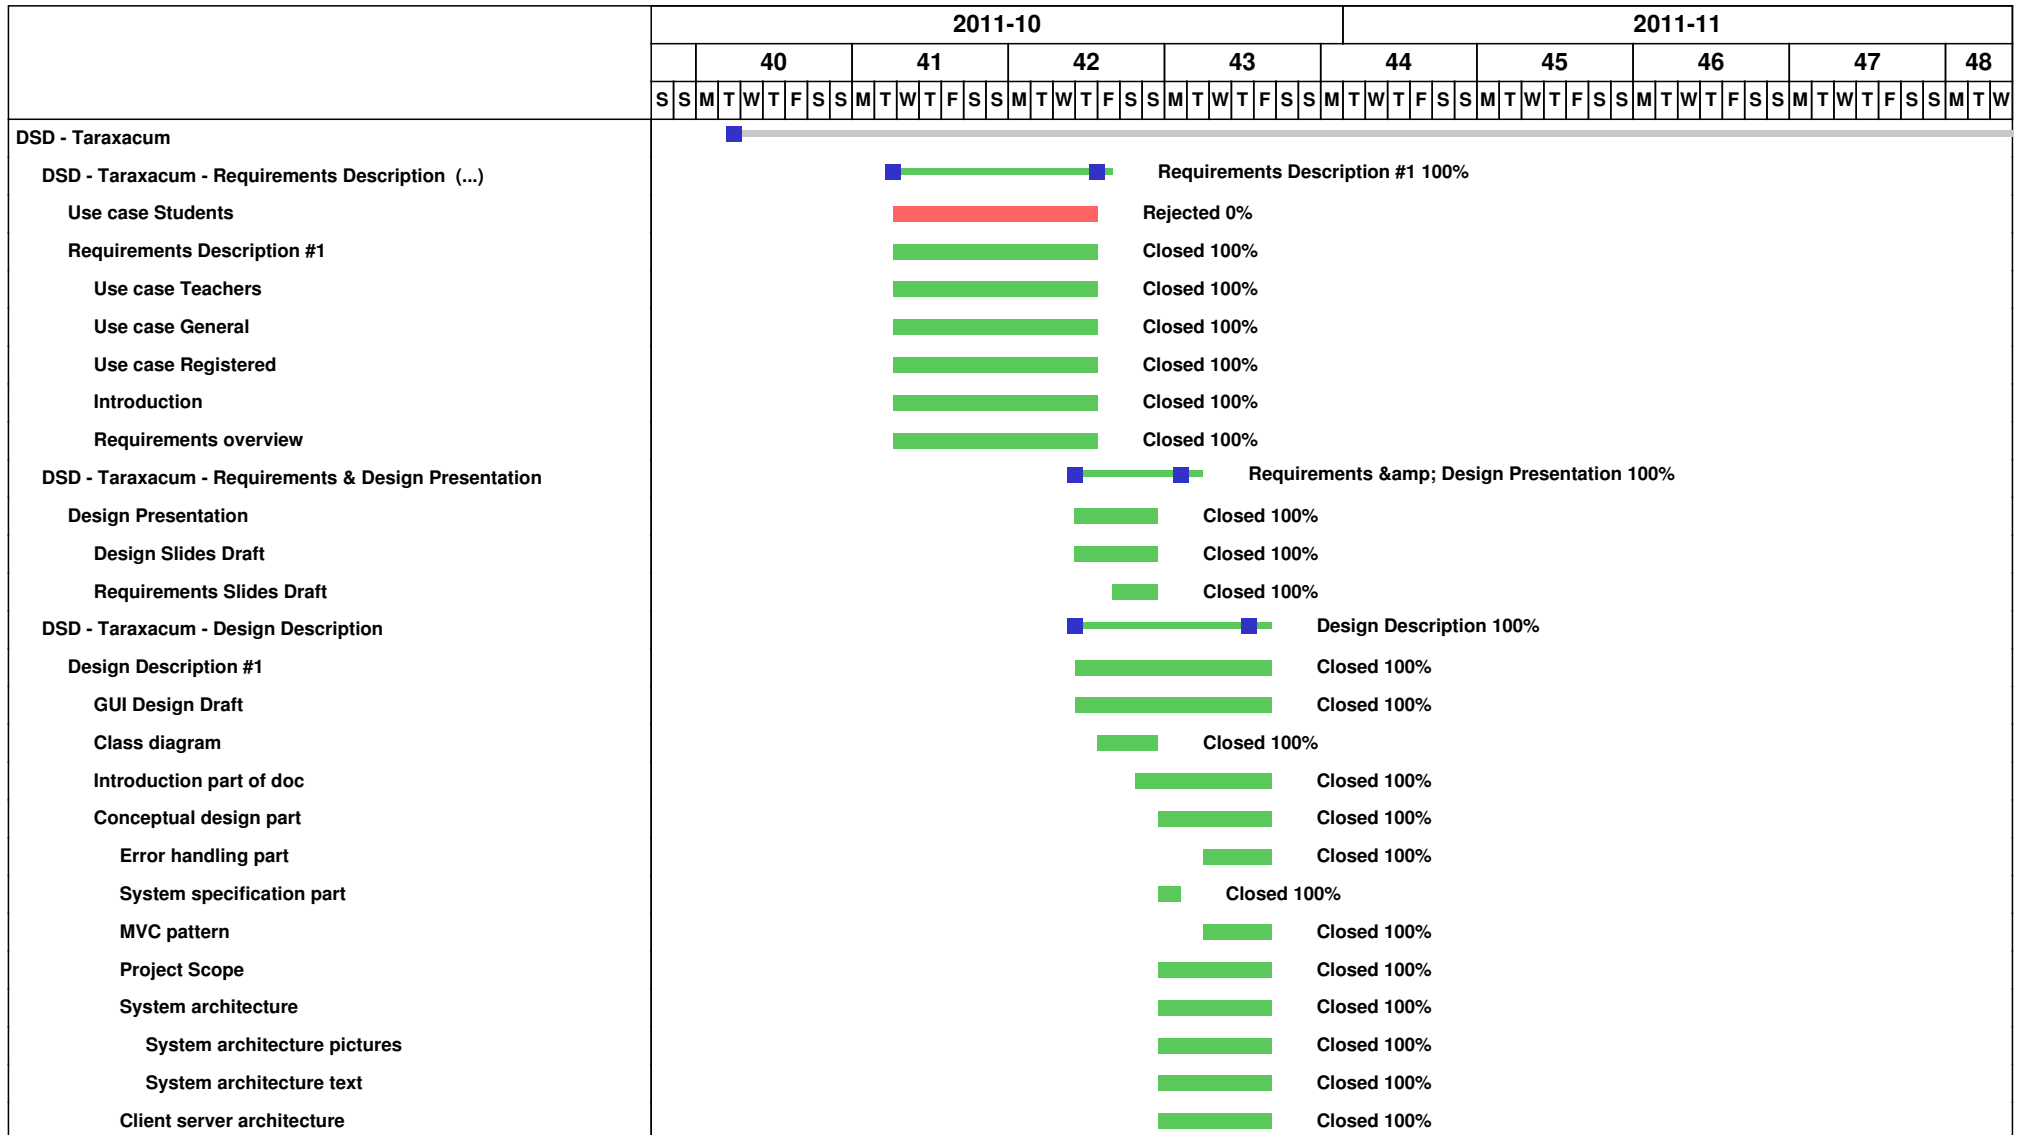

DSD - Taraxacum

DSD - Tar

Class diagram text	 Closed 100%
Database diagram	 Closed 100%
DSD - Taraxacum - Project Plan	 Project Plan 100%
Project Plan #1	 Closed 100%
DSD - Taraxacum - Project Plan Presentation	 Project Plan Presentation 100%
Project Plan Presentation	 Closed 100%
DSD - Taraxacum - Project Vision Presentation	 Project Vision Presentation 100%
Project Vision Presentation	 Closed 100%